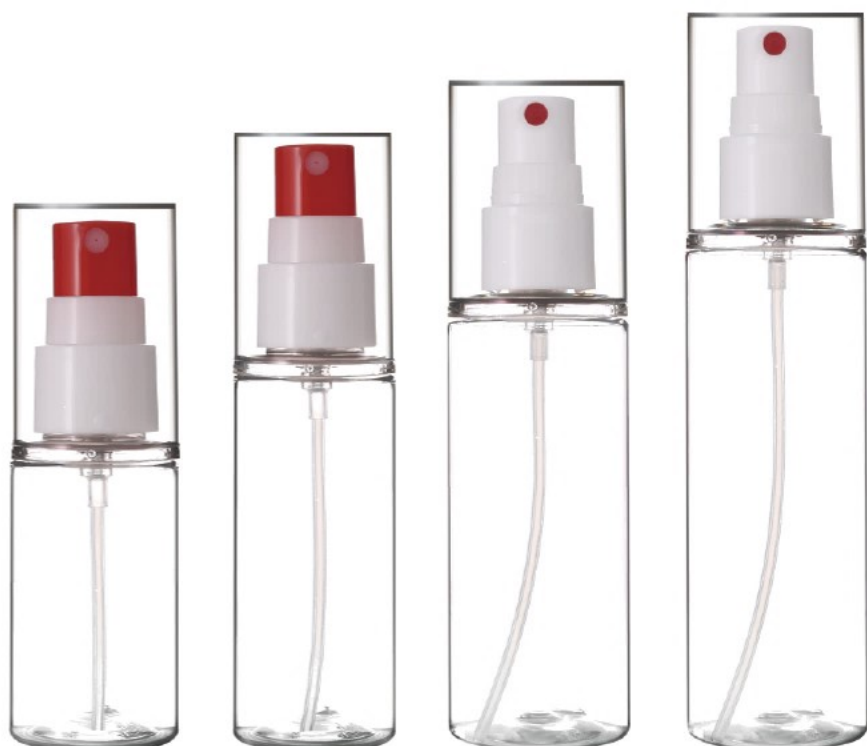

IPE-S150

Neck size : Ø24
Bottle Size : Ø45, Height : 132mm
Capacity : 150ml Material : PE
ONE TOUCH CAP

IPE-S180

Neck size : Ø24
Bottle Size : Ø48, Height : 147mm
Capacity : 180ml Material : PE
ONE TOUCH CAP

SSC SERIES

Spray pump, Lotion pump

SSC-35

Diameter : Ø32.5
Height : 100mm
Capacity : 30ml
Material
Bottle : PET Cap : KR

SSC-50

Diameter : Ø32.5
Height : 120mm
Capacity : 50ml
Material
Bottle : PET Cap : KR

SSC-80

Diameter : Ø37.5
Height : 136mm
Capacity : 80ml
Material
Bottle : PET Cap : KR

SSC-100

Diameter : Ø38
Height : 150mm
Capacity : 100ml
Material
Bottle : PET Cap : KR

SSP SERIES

Spray pump, Lotion pump